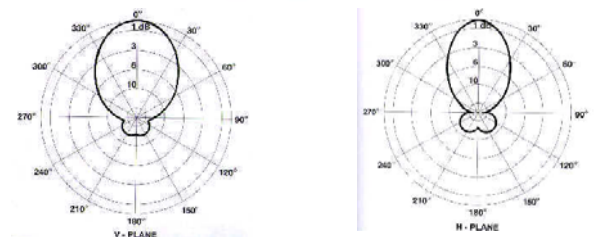

## Antena VHF Banda III Panel Direccional Banda Ancha Cuatro Dipolos

### TECHNICAL SPECIFICATIONS:

Antenna type	4 element directional panel
Frequency Range	174 - 230 MHz
Bandwidth	35 MHz
Impedance	50 Ohms
Connectors	7/16 or 7/8
Power Rating	2,500 Watts max.
VSWR	< 1.1:1
Polarization	vertical or horizontal
Gain	10.5 dB (referred to half-wave dipole)
H plane	70 degrees
V plane	57 degrees
Front-to-back ratio	> 20 dB
Lightning protection	all parts grounded
Max wind velocity	130 mph (208 km/h)
Wind load	155 Lbs (70 kg)
Wind Surface	0.8 yd <sup>2</sup> (0.76 m <sup>2</sup> )
Temperature Range	-40° to +80° C
Humidity	100%
Materials (external)	hot galvanized steel Feberglass
Mounting	from 2" to 4"
Weight	136 Lbs (68 kg)
Dimensions	1300x500x2900mm)
Packing	1400x600x3000 mm)