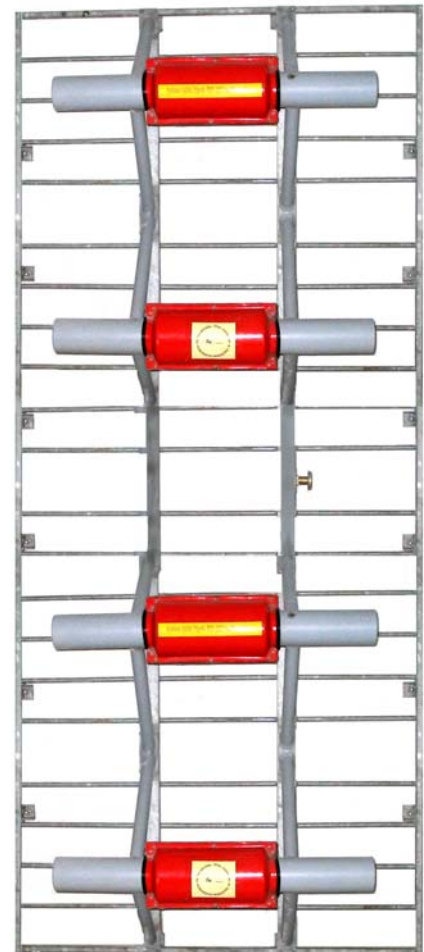

## Antena VHF Banda III Panel Direccional Banda Ancha Cuatro Dipolos

### Modelo BIC TV-3-4

### TECHNICAL SPECIFICATIONS:

Antenna type	4 element directional panel
Frequency Range	174 - 230 MHz
Bandwidth	35 MHz
Impedance	50 Ohms
Connectors	7/16 or 7/8
Power Rating	2,500 Watts max.
VSWR	< 1.1:1
Polarization	vertical or horizontal
Gain	10.5 dB (referred to half-wave dipole)
H plane	70 degrees
V plane	57 degrees
Front-to-back ratio	> 20 dB
Lightning protection	all parts grounded
Max wind velocity	130 mph (208 km/h)
Wind load	155 Lbs (70 kg)
Wind Surface	0.8 yd <sup>2</sup> (0.76 m <sup>2</sup> )
Temperature Range	-40° to +80° C
Humidity	100%
Materials (external)	hot galvanized steel Feberglass
Mounting	from 2" to 4"
Weight	136 Lbs (68 kg)
Dimensions	1300x500x2900mm)
Packing	1400x600x3000 mm)