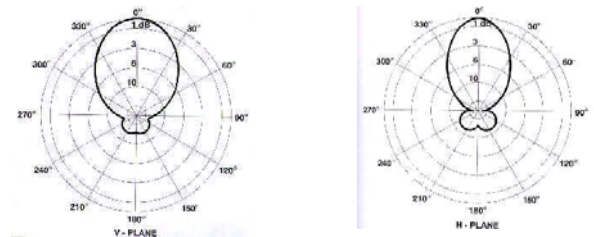

Broadcast International CORP.

Antena VHF Banda III Panel Direccional Banda Ancha Cuatro Dipolos

Modelo BIC TV-3-4

TECHNICAL SPECIFICATIONS:

Antenna type	4 element directional panel
Frequency Range	174 - 230 MHz
Bandwidth	35 MHz
Impedance	50 Ohms
Connectors	7/16 or 7/8
Power Rating	2,500 Watts max.
VSWR	< 1.1:1
Polarization	vertical or horizontal
Gain	10.5 dB (referred to half-wave dipole)
H plane	70 degrees
V plane	57 degrees
Front-to-back ratio	> 20 dB
Lightning protection	all parts grounded
Max wind velocity	130 mph (208 km/h)
Wind load	155 Lbs (70 kg)
Wind Surface	0.8 yd ² (0.76 m ²)
Temperature Range	-40° to +80° C
Humidity	100%
Materials (external)	hot galvanized steel Feberglass
Mounting	from 2" to 4"
Weight	136 Lbs (68 kg)
Dimensions	1300x500x2900mm)
Packing	1400x600x3000 mm)